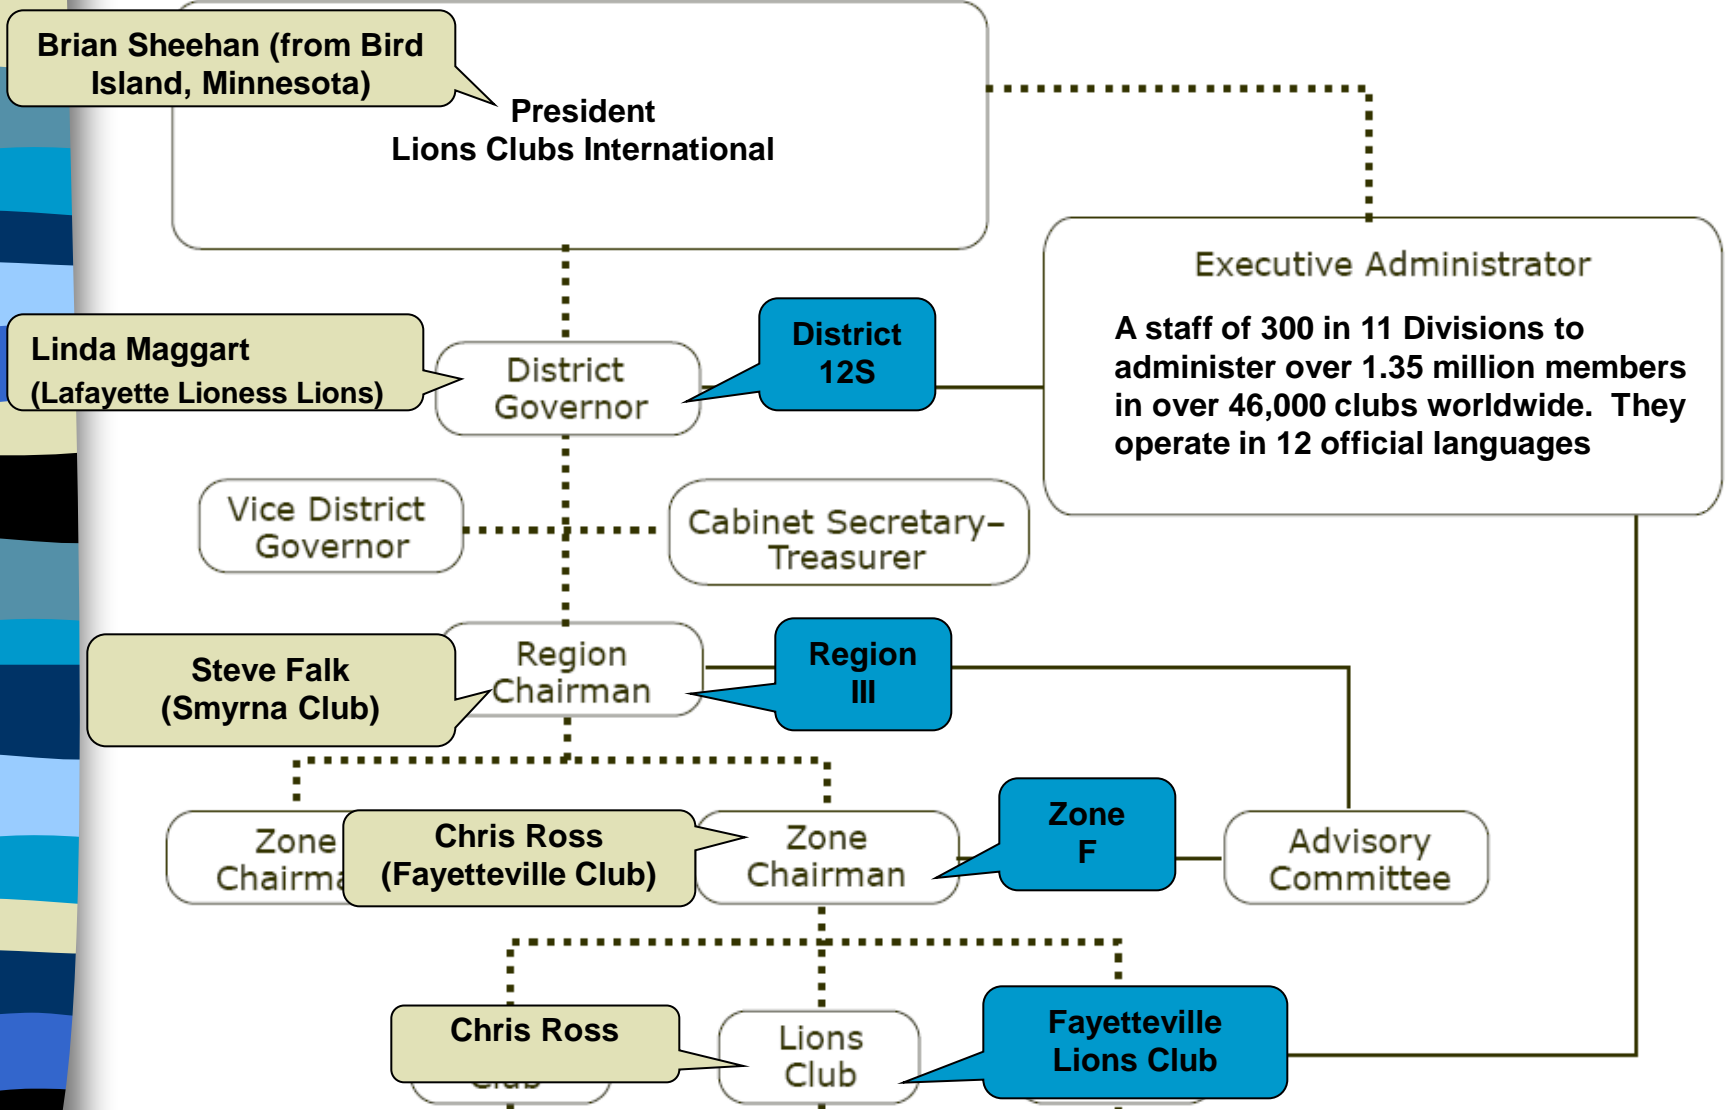

Lions Clubs International

Club Organizational Chart

Fayetteville Lions Club
Year 2022-2023

Lions International Club Structure

Lions Club Structure

-Fayetteville Point of View

District 12S Organization

District 12-S Regions and Zones

Region I

Zone A:

Gallatin
Hendersonville
Millersville
Portland
Springfield
Westmoreland
White House

Zone B:

Alexandria
Lebanon
Lebanon Noon
Mt Juliet-West Wilson
Watertown

Region III

Zone E:

Eagleville
LaVergne
Lascassus-Milton
MTSU Campus
Murfreesboro
Murfreesboro Downtown
Barristers
Murfreesboro Noon
Murfreesboro Lioness
Smyrna

Zone F:

Bell Buckle
Community
Fayetteville
Petersburg
Shelbyville
Shelbyville Liberty
Wartrace

Region II

Zone C:

Brush Creek
Carthage
Gainesboro
Hartsville
Lafayette
Lafayette Lioness Lions
Red Boiling Springs
Southside

Zone D:

Auburntown
McMinnville
Rock Island
Smithville
Warren County
Woodbury

Region IV

Zone G:

Lynchburg
Manchester
Tulahoma
Tulahoma Downtown

Zone H:

Decherd
Estell Springs
Grundy County
Huntland
Winchester