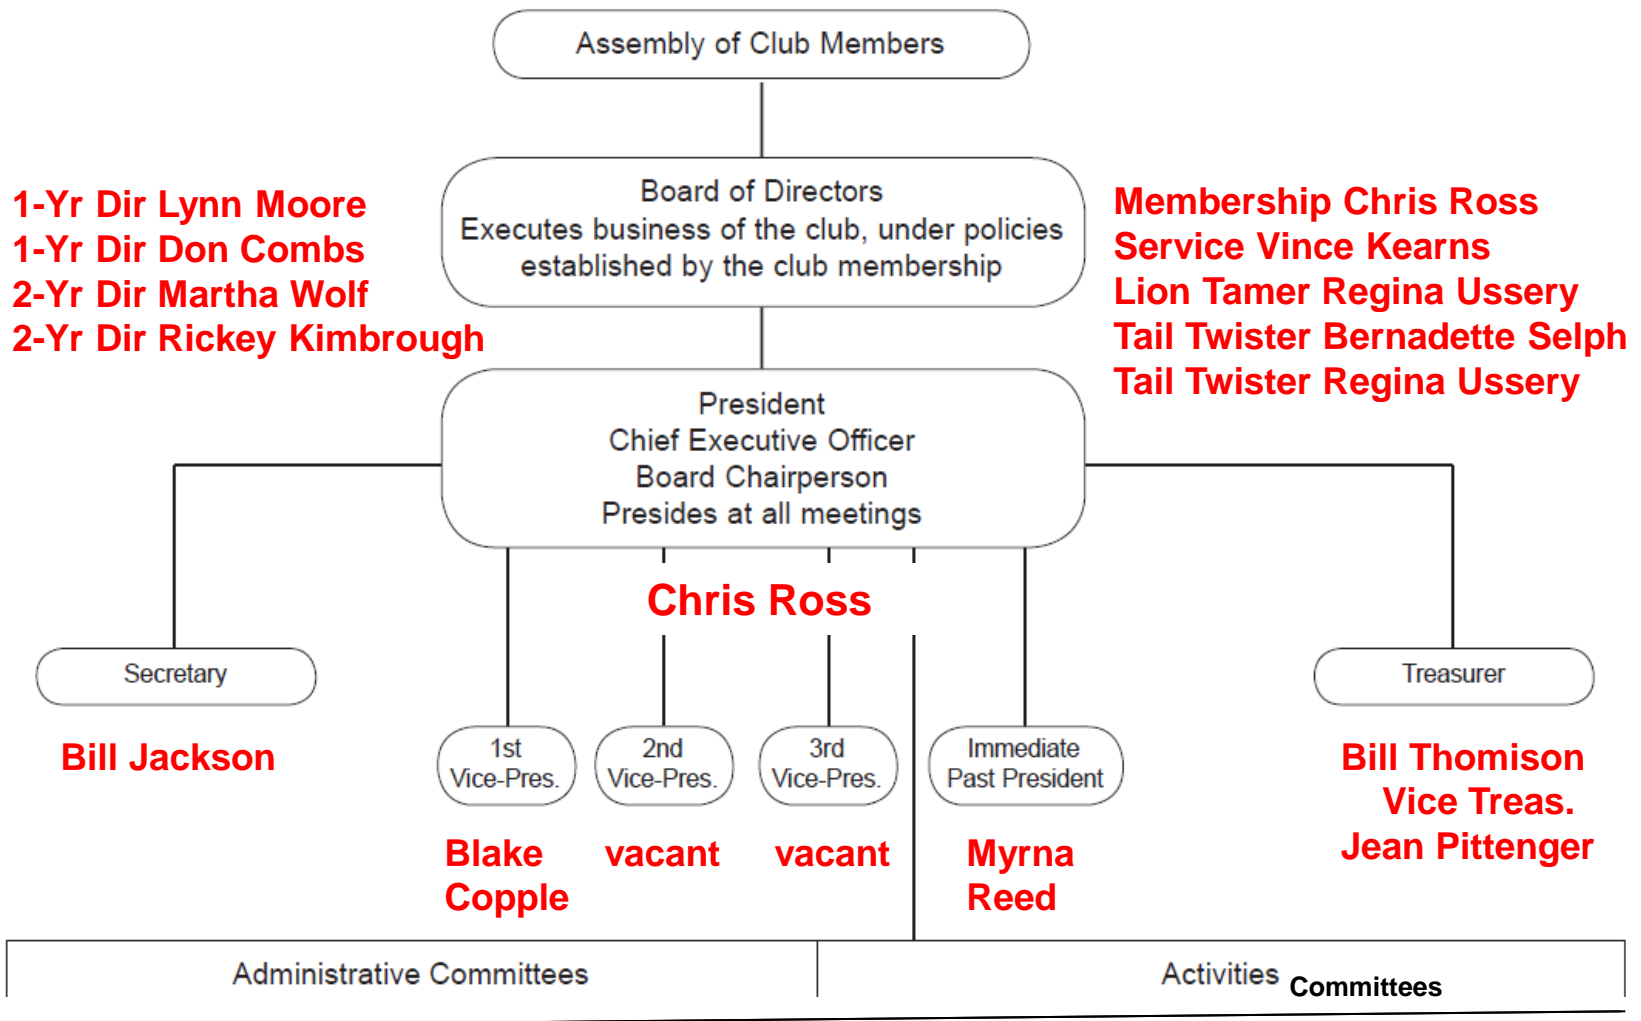

District 12-S

We Serve

Legend	
Club Locations	
Zone	
	A
	B
	C
	D
	E
	F
	G
	H

Standard Club Organization

Fayetteville Club Committees

Administrative Committees

Membership (GAT)	Public Relations & Information	Finance	Awards & Nomination	Melvin Jones	Programs (Speakers)	Ad Hoc
Leadership (GAT)	Banquet, Cookout & Meals	Historical & Museum	LCIF Coordination	Disaster Relief & Safety	Flowers & Care	