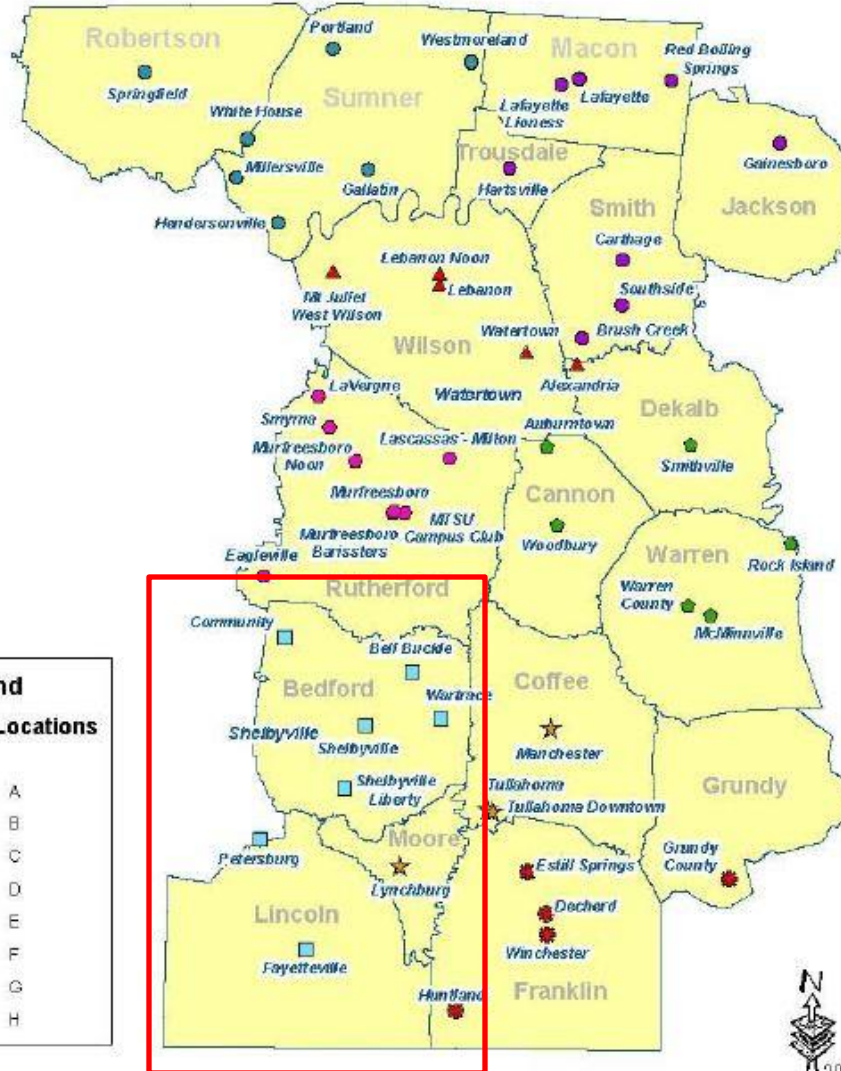

District 12-S

We Serve

Legend	
Club Locations	
Zone	
	A
	B
	C
	D
	E
	F
	G
	H