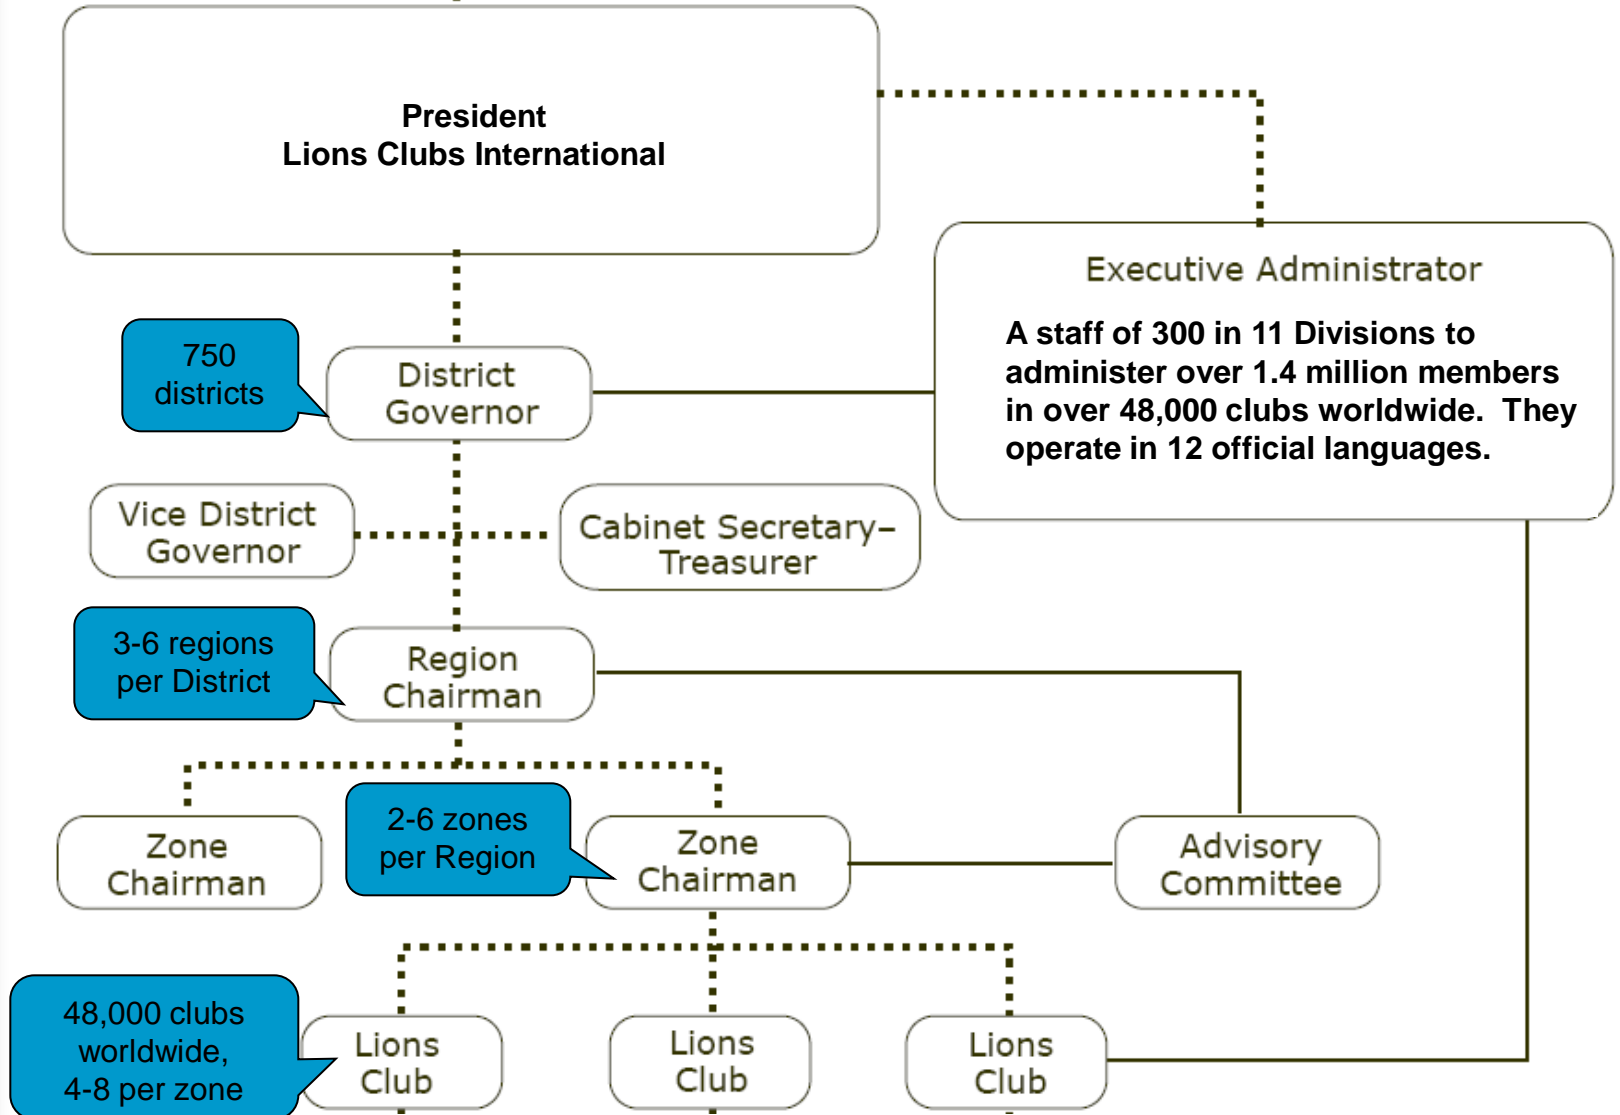

Lions Clubs International

Club Organizational Chart

Fayetteville Lions Club
Year 2022-2023

Lions International Club Structure

Lions Club Structure

-Fayetteville Point of View

District 12S Organization

District 12-S Regions and Zones

Region I

Zone A:

Gallatin
Hendersonville
Millersville
Portland
Springfield
Westmoreland
White House

Zone B:

Alexandria
Lebanon
Lebanon Noon
Mt Juliet-West Wilson
Watertown

Region III

Zone E:

Eagleville
LaVergne
Lascassus-Milton
MTSU Campus
Murfreesboro
Murfreesboro Downtown
Barristers
Murfreesboro Noon
Murfreesboro Lioness
Smyrna

Zone F:

Bell Buckle
Community
Fayetteville
Petersburg
Shelbyville
Shelbyville Liberty
Wartrace

Region II

Zone C:

Brush Creek
Carthage
Gainesboro
Hartsville
Lafayette
Lafayette Lioness Lions
Red Boiling Springs
Southside

Zone D:

Auburntown
McMinnville
Rock Island
Smithville
Warren County
Woodbury

Region IV

Zone G:

Lynchburg
Manchester
Tulahoma
Tulahoma Downtown

Zone H:

Decherd
Estell Springs
Grundy County
Huntland
Winchester